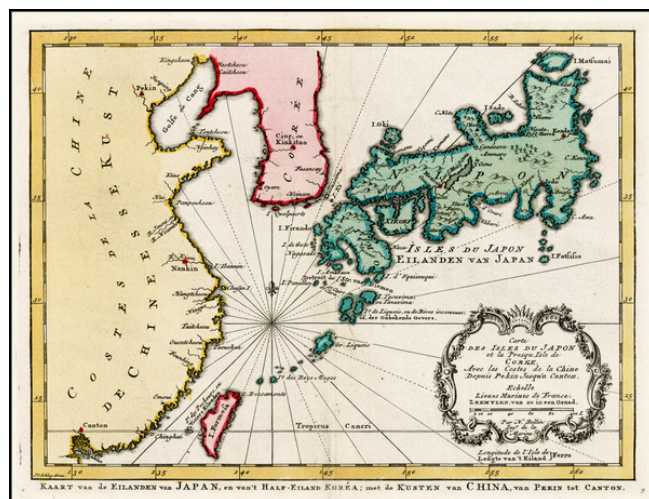

Barry Lawrence Ruderman Antique Maps Inc.

7407 La Jolla Boulevard
La Jolla, CA 92037

www.raremaps.com

(858) 551-8500
blr@raremaps.com

Carte Des Isles Du Japon Et la Presqu' Isle De Coree Avec les Costes De La Chine Depusi Pekin Jusqua Canton . . .

Stock#: 12825
Map Maker: Schley
Date: 1773
Place: Amsterdam
Color: Hand Colored
Condition: VG+
Size: 11 x 8.5 inches
Price: SOLD

Description:

Decorative regional map, showing Japan, the Korean Peninsula and China, including Canton and I. Formose. From a Dutch edition of Bellin's Atlas. Decorative cartouche and Rhumb lines. Campbell #60, Walter OAG 93.