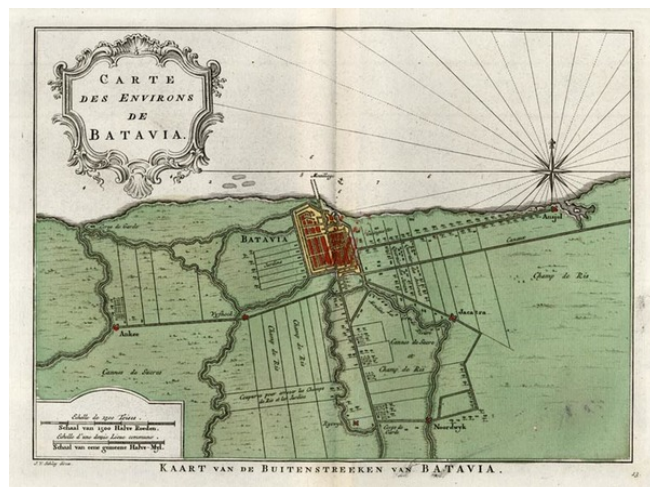

Barry Lawrence Ruderman Antique Maps Inc.

7407 La Jolla Boulevard
La Jolla, CA 92037

www.raremaps.com

(858) 551-8500
blr@raremaps.com

Carte des Environs Batavia

Stock#: 12813
Map Maker: Schley
Date: 1770
Place: Amsterdam
Color: Hand Colored
Condition: VG+
Size: 11 x 8 inches
Price: SOLD

Description:

Detailed plan of the area around Batavia, including a small area southeast of the town plan which is named Jakarta. Includes notes on the Gardens, roads, rivers and other features around what is now Jakarta.