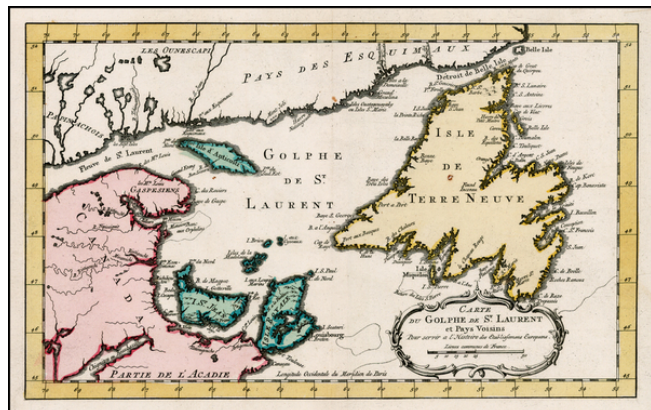

## Carte Du Golphe De St. Laurent et Pays Voisons...

**Stock#:** 12765  
**Map Maker:** Krevelt  
**Date:** 1770  
**Place:** Amsterdam  
**Color:** Hand Colored  
**Condition:** VG+  
**Size:** 14 x 9 inches  
**Price:** SOLD

### Description:

Detailed map of Newfoundland, the Gulf of St. Lawrence, Isle St. Jean, Isle Royale and the Pays Des Esquimaux, extending to the Mouth of the St. Lawrence River.

Includes a decorative title cartouche. One of the maps engraved by Krevelt for the Ducht edition of Bellin's *L'Histoire Generale des Voyages*. Gorgeous full color example.