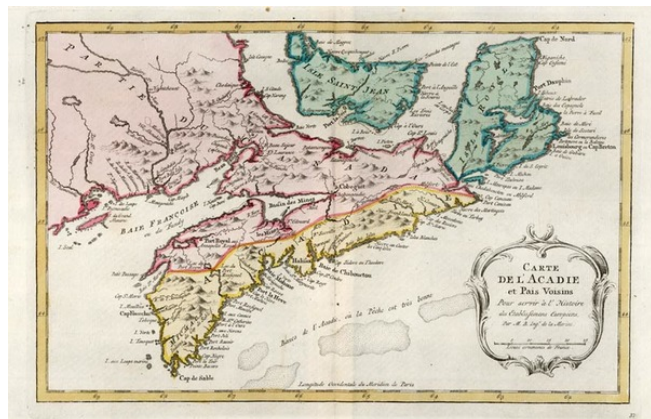

Barry Lawrence Ruderman Antique Maps Inc.

7407 La Jolla Boulevard
La Jolla, CA 92037

www.raremaps.com

(858) 551-8500
blr@raremaps.com

Carte De L'Acadie et Pais Voisons . . .

Stock#: 12764
Map Maker: Krevelt
Date: 1770
Place: Amsterdam
Color: Hand Colored
Condition: VG+
Size: 13 x 8 inches
Price: SOLD

Description:

Detailed map of the Acadia, St. Johns Island and Isle Royal, along with the eastern part of Nova Scotia from the Dutch edition of Bellin's Histoire General des Voyages. Highly detailed, show forts, towns, rivers, lakes, mountains, bays, islands, etc. Decorative cartouche.