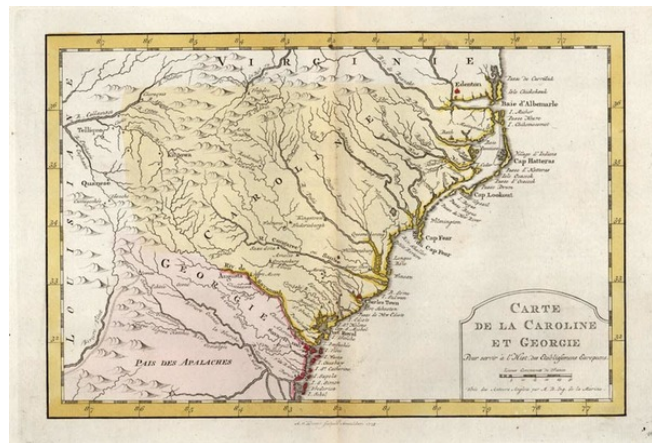

## Carte De La Caroline Et Georgie . . .

**Stock#:** 12752  
**Map Maker:** Krevelt  
**Date:** 1770  
**Place:** Amsterdam  
**Color:** Hand Colored  
**Condition:** VG+  
**Size:** 12 x 8.5 inches  
**Price:** SOLD

### Description:

Detailed map of the region from just north of Albermarle to Jekil Isle, extending inland to the Appalachians and showing part of Eastern Tennessee. Shows extensive river system, mountains, islands and some early settlements on both sides of the mountains. A nice early regional map. From the Dutch edition of Bellin's *Histoire General des Voyages*. Nice wide margined example in full original color.