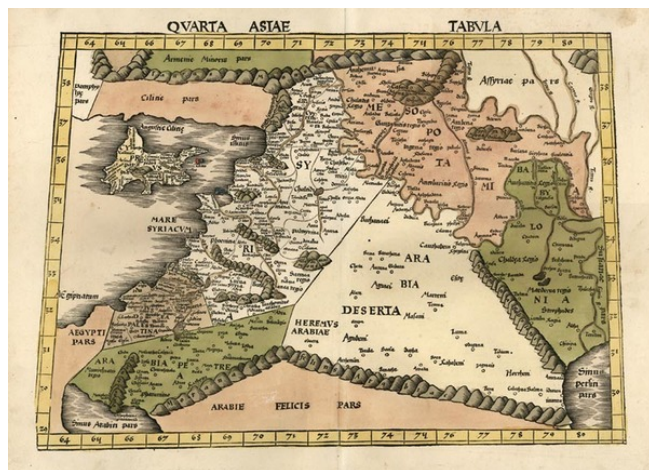

## Quarta Asiae Tabula [Shows Cyprus]

**Stock#:** 12706  
**Map Maker:** Waldseemüller  
**Date:** 1513  
**Place:** Lorraine  
**Color:** Hand Colored  
**Condition:** VG  
**Size:** 21.5 x 15 inches  
**Price:** SOLD

### Description:

A striking example with rich original color of Waldseemüller's map of Cyprus, Syria, Mesopotamia, Babylonia, Arabia Petraea, Armenia Minor and the Holy Land, based upon the Geography of Claudius Ptolemy from the Second Century, A.D. This example, issued by Waldseemüller, one of the most noted early 16th Century map makers, is a marvelous large format presentation, presented in striking old color. A few very minor worm holes, but generally a gorgeous wide margined example. Laor, 608.