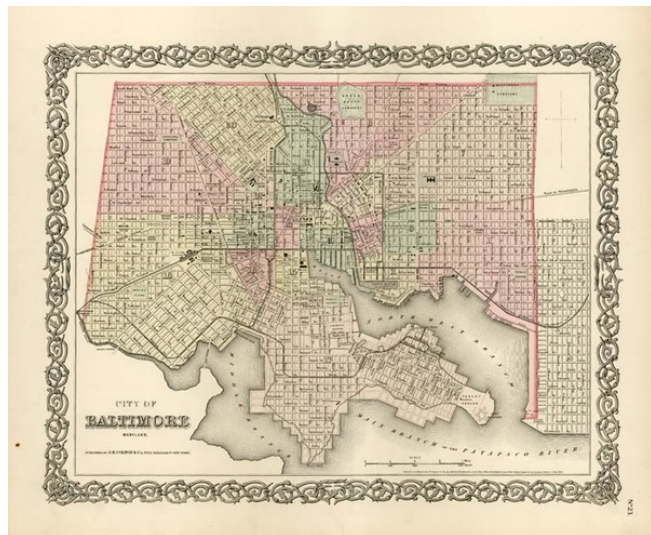

Barry Lawrence Ruderman Antique Maps Inc.

7407 La Jolla Boulevard
La Jolla, CA 92037

www.raremaps.com

(858) 551-8500
blr@raremaps.com

City of Baltimore Maryland

Stock#: 12656
Map Maker: Colton
Date: 1855
Place: New York
Color: Hand Colored
Condition: VG+
Size: 15 x 13 inches
Price: SOLD

Description:

Detailed map of Baltimore, showing streets, railroads, buildings, etc. Many public buildings, located, along with City Dock, Coves, Ferry Point, Fort McHenry, Mt. Claire Station, etc. Hand colored by wards. Decorative border.