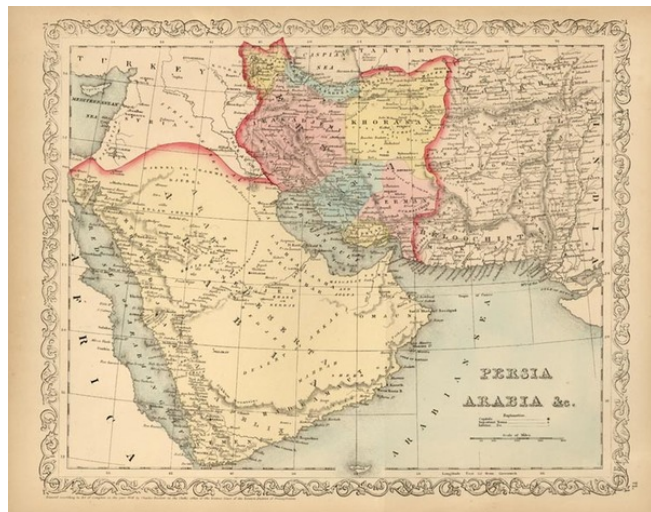

Barry Lawrence Ruderman Antique Maps Inc.

7407 La Jolla Boulevard
La Jolla, CA 92037

www.raremaps.com

(858) 551-8500
blr@raremaps.com

Persia Arabia &c.

Stock#: 12626
Map Maker: Desilver
Date: 1858
Place: Philadelphia
Color: Hand Colored
Condition: VG+
Size: 15 x 12 inches
Price: SOLD

Description:

Striking map of Saudi Arabia, Iran, Iraq and Afghanistan, showing nice detail. Includes a decorative border. From a late edition of Desilver's New Universal Atlas.

Detailed Condition: