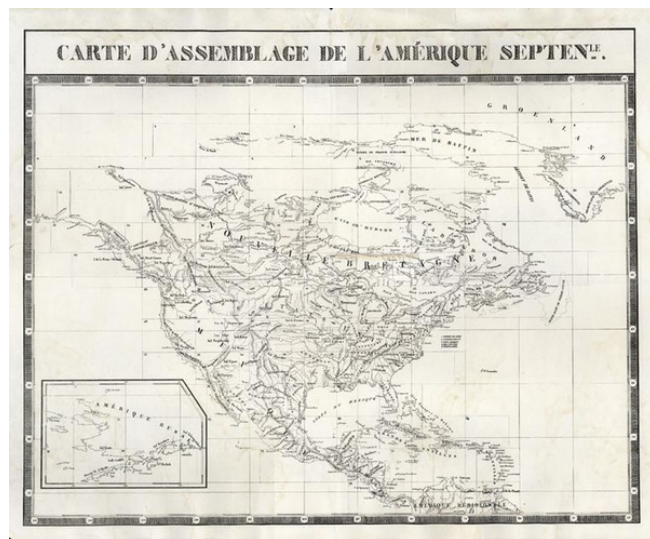

Barry Lawrence Ruderman Antique Maps Inc.

7407 La Jolla Boulevard
La Jolla, CA 92037

www.raremaps.com

(858) 551-8500
blr@raremaps.com

Carte D'Assemblage De L'Amérique Septentrionale

Stock#: 12599
Map Maker: Vandermaelen
Date: 1825
Place: Brussels
Color: Uncolored
Condition: VG
Size: 24 x 19 inches
Price: SOLD

Description:

Good example of Vandermaelen's Key Sheet to his map of North America, published in 76 Sheets, probably the grandest North American Wall map of the 19th Century. From Vandermaelen's remarkable 6 volume atlas, which if combined as globe gores forms an immense globe. Vandermaelen accomplished the first atlas mapping of the world on a uniform scale. His treatment of the Western US is a landmark in the history the cartography of the Transmississippi West, undertaking to map in 20 sheets a region which American publishers were virtually ignoring. A few minor tears and some soiling, but still a good example.