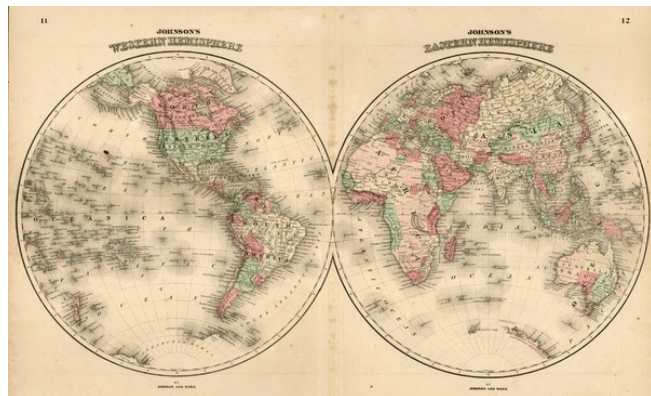

Barry Lawrence Ruderman Antique Maps Inc.

7407 La Jolla Boulevard
La Jolla, CA 92037

www.raremaps.com

(858) 551-8500
blr@raremaps.com

Johnson's Western Hemisphere & Johnson's Eastern Hemisphere

Stock#: 12597
Map Maker: Ward & Johnson
Date: 1862
Place: New York
Color: Hand Colored
Condition: VG
Size: 26.5 x 16 inches
Price: SOLD

Description:

Large and detailed double hemisphere map. Shows early (but still quite limited) knowledge of the Antarctic Coastline and the NW Passage. A bit of spotting, but a good example.

Detailed Condition: