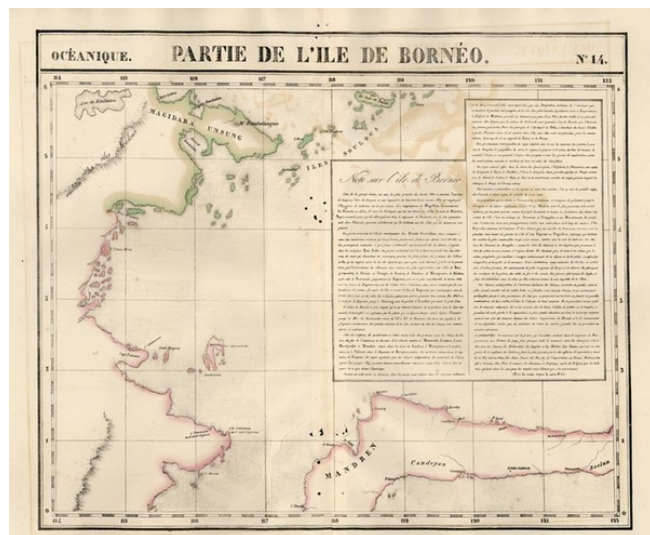

Barry Lawrence Ruderman Antique Maps Inc.

7407 La Jolla Boulevard
La Jolla, CA 92037

www.raremaps.com

(858) 551-8500
blr@raremaps.com

Partie De L'Ile De Borneo. Oceanique No. 14

Stock#: 12546
Map Maker: Vandermaelen
Date: 1825
Place: Brussels
Color: Hand Colored
Condition: VG
Size: 20 x 18 inches
Price: SOLD

Description:

Highly detailed map of a portion of Borneo, showing Magidara Unsung, Isles Soulous, Mandren and Candepan, along with many other places in the area. Nice detail, especially for the period. A few minor wormholes, but no loss of image to the map. A good example of this early and highly detailed regional map. From Vandermaelen's remarkable 6 volume atlas, which if combined as globe gores forms an immense globe. Vandermaelen accomplished the first atlas mapping of the world on a uniform scale.