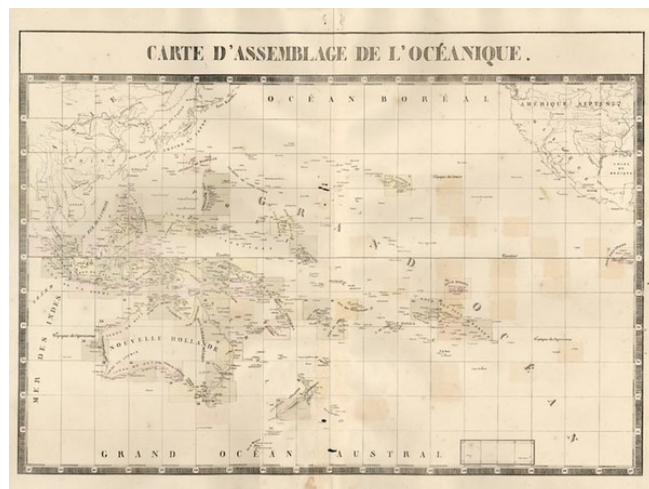

## Carte D'Assemblage De L'Oceanique

**Stock#:** 12545  
**Map Maker:** Vandermaelen  
**Date:** 1827  
**Place:** Brussels  
**Color:** Hand Colored  
**Condition:** VG-  
**Size:** 26 x 18 inches  
**Price:** SOLD

### Description:

A fair example of the key sheet to Vandermaelen's Atlas volume covering Oceania in 60 sheets. Important atlas, the earliest to map the world on a uniform scale and one of the first atlases to employ lithography. Mild toning, a few wormholes and generally faded, but still a good example.