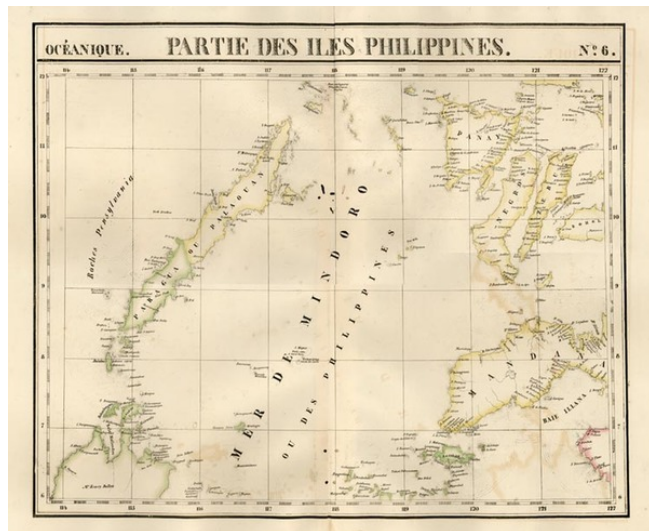

**Barry Lawrence Ruderman
Antique Maps Inc.**

7407 La Jolla Boulevard
La Jolla, CA 92037

www.raremaps.com

(858) 551-8500
blr@raremaps.com

Partie Des Iles Philippines. Oceanique. No. 6

Stock#: 12543
Map Maker: Vandermaelen
Date: 1825
Place: Brussels
Color: Hand Colored
Condition: VG
Size: 20 x 18 inches
Price: SOLD

Description:

Detailed Condition: