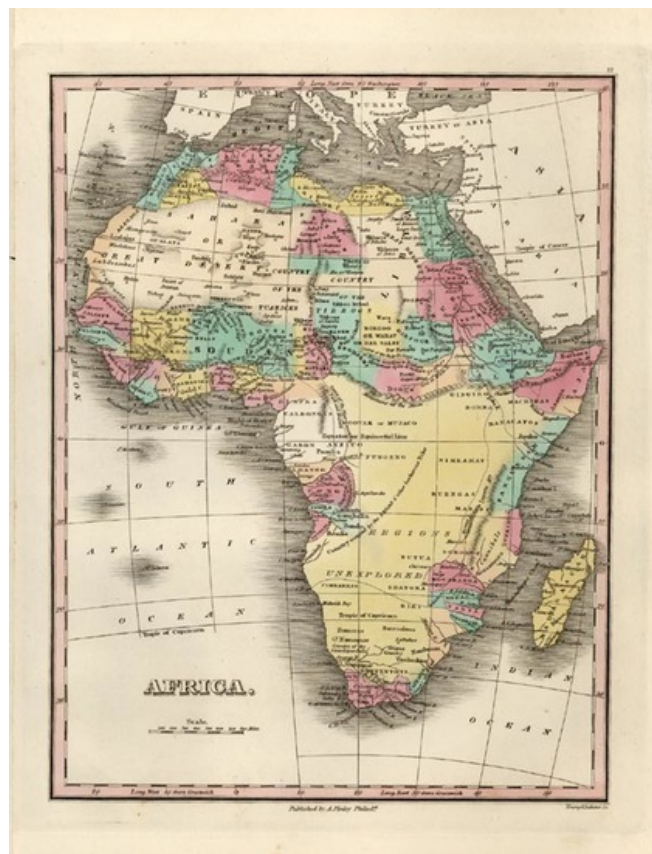

Barry Lawrence Ruderman Antique Maps Inc.

7407 La Jolla Boulevard
La Jolla, CA 92037

www.raremaps.com

(858) 551-8500
blr@raremaps.com

Africa

Stock#: 12458
Map Maker: Finley
Date: 1830
Place: Philadelphia
Color: Hand Colored
Condition: VG+
Size: 11.5 x 9 inches
Price: SOLD

Description:

Interesting map of Africa, colored by countries and colonial possessions, from a rare late edition of Finley's New General Atlas. Wonderful color. Includes some unexplored regions in Central Africa.