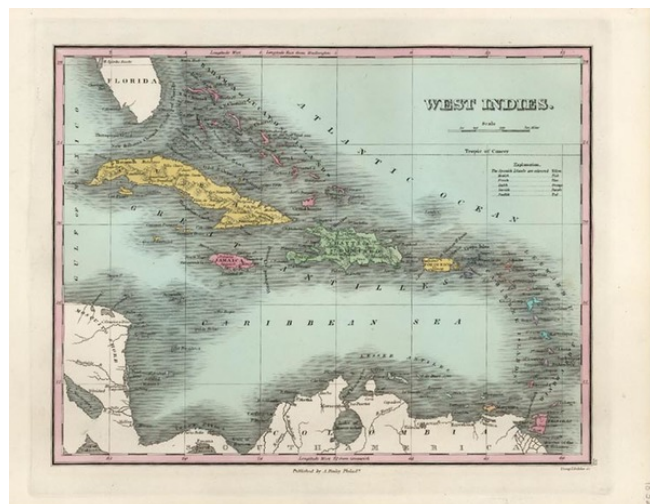

Barry Lawrence Ruderman Antique Maps Inc.

7407 La Jolla Boulevard
La Jolla, CA 92037

www.raremaps.com

(858) 551-8500
blr@raremaps.com

West Indies

Stock#: 12448
Map Maker: Finley
Date: 1832
Place: Philadelphia
Color: Hand Colored
Condition: VG+
Size: 11.5 x 9 inches
Price: SOLD

Description:

Decorative and detailed map of the West Indies, from a rare late edition of Finley's New General Atlas. Wonderful color. Includes table of Colonial possessions.

Detailed Condition: