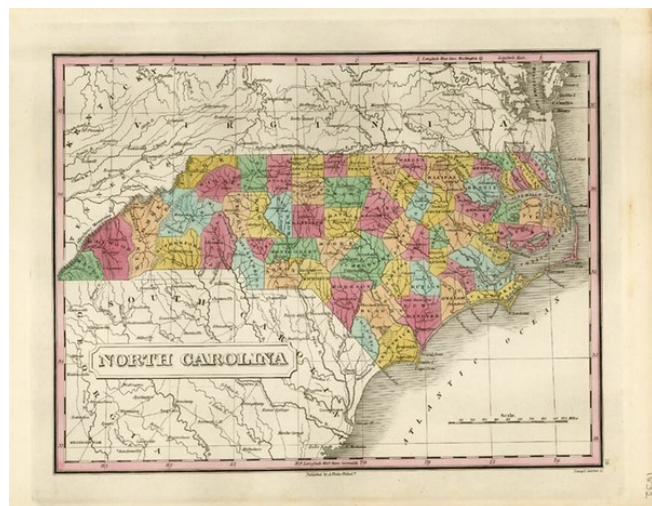

Barry Lawrence Ruderman Antique Maps Inc.

7407 La Jolla Boulevard
La Jolla, CA 92037

www.raremaps.com

(858) 551-8500
blr@raremaps.com

North Carolina

Stock#: 12425
Map Maker: Finley
Date: 1832
Place: Philadelphia
Color: Hand Colored
Condition: VG+
Size: 11 x 9 inches
Price: SOLD

Description:

Striking map of South Carolina from this rare late edition of Finley's General Atlas (which has been completely revised from the 1830 edition). The map is colored by counties and shows towns, roads, rivers, mountains and other geographical features. Significant new topographical details above and below the state, plus the addition of Macon County and reconfiguration of Buncombe, Burke and and Ash Counties. Vivid color example.