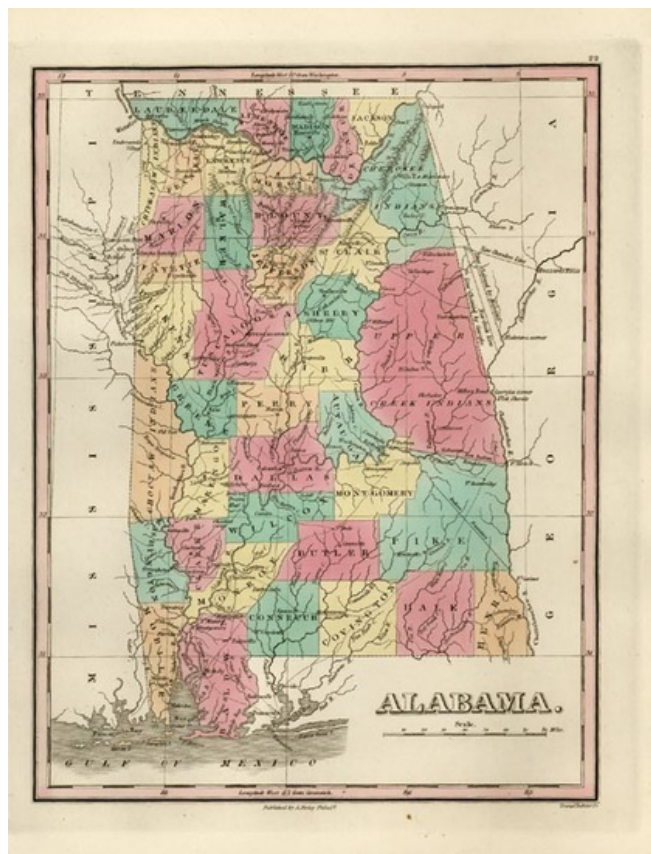

Barry Lawrence Ruderman Antique Maps Inc.

7407 La Jolla Boulevard
La Jolla, CA 92037

www.raremaps.com

(858) 551-8500
blr@raremaps.com

Alabama

Stock#: 12423
Map Maker: Finley
Date: 1830
Place: Philadelphia
Color: Hand Colored
Condition: VG+
Size: 11 x 9 inches
Price: SOLD

Description:

Striking map of Alabama from this rare late edition of Finley's General Atlas, colored by counties and showing towns, roads, rivers, mountains and other geographical features. Excellent early Indian detail and primitive county configurations. Massive Upper Creek Indians Region, plus Cherokee Lands, Choctaw Indians, etc.