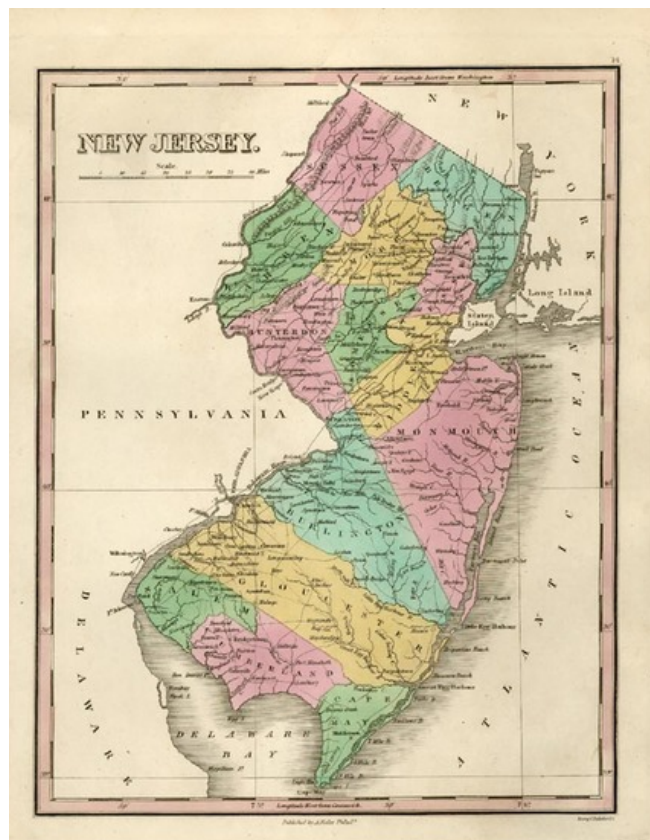

Barry Lawrence Ruderman Antique Maps Inc.

7407 La Jolla Boulevard
La Jolla, CA 92037

www.raremaps.com

(858) 551-8500
blr@raremaps.com

New Jersey

Stock#: 12410
Map Maker: Finley
Date: 1824
Place: Philadelphia
Color: Hand Colored
Condition: VG+
Size: 11.5 x 9 inches
Price: SOLD

Description:

Striking map of the state of New Jersey, from Finley's New General Atlas, colored by counties and showing towns, roads, rivers, mountains and other geographical features.

Detailed Condition: