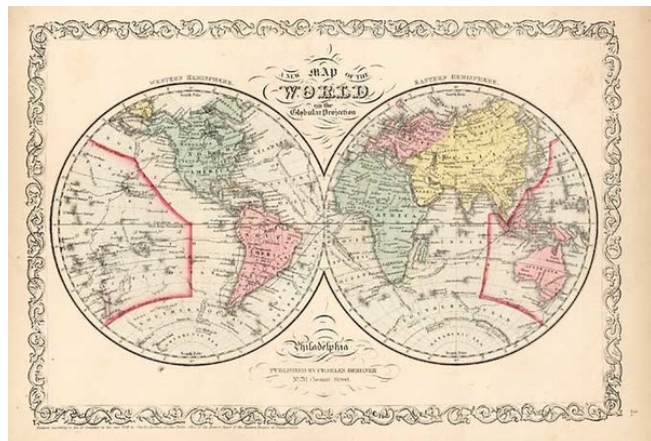

Barry Lawrence Ruderman Antique Maps Inc.

7407 La Jolla Boulevard
La Jolla, CA 92037

www.raremaps.com

(858) 551-8500
blr@raremaps.com

A New Map of the World on the Globular Projection

Stock#: 1240p
Map Maker: Desilver
Date: 1859
Place: Philadelphia
Color: Hand Colored
Condition: VG+
Size: 14.5 x 9.5 inches
Price: SOLD

Description:

Attractive double hemisphere map of the world with decorative borders. Gorgeous example with wide margins. From the rare Charles Desilver New Universal Atlas, published from 1856-1860.

Detailed Condition: