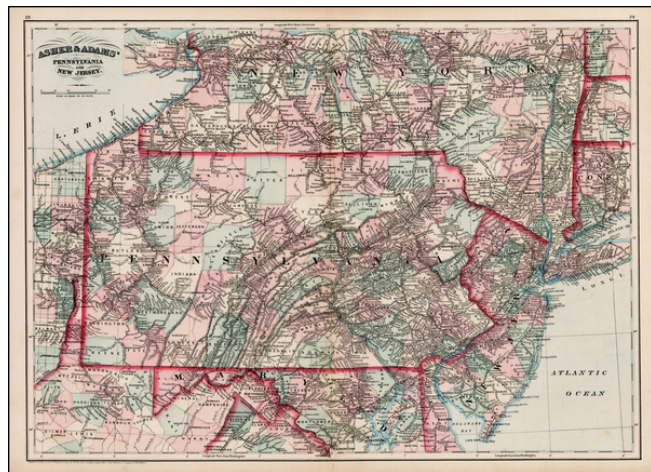

Barry Lawrence Ruderman Antique Maps Inc.

7407 La Jolla Boulevard
La Jolla, CA 92037

www.raremaps.com

(858) 551-8500
blr@raremaps.com

Asher & Adams' Pennsylvania and New Jersey

Stock#: 12363
Map Maker: Asher & Adams
Date: 1872
Place: New York
Color: Hand Colored
Condition: VG
Size: 22 x 16 inches
Price: SOLD

Description:

Detailed large format map of Pennsylvania & New Jersey, hand colored by townships. The primary focus of the map is the illustration of the railroad lines and stations. There are also many roads, post offices, and rivers, noted.