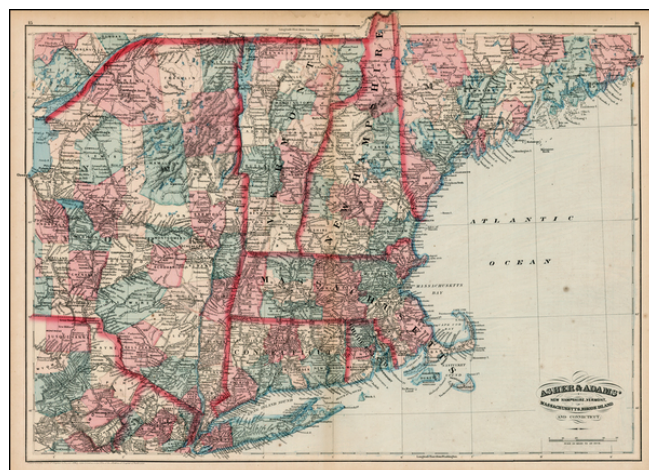

Barry Lawrence Ruderman Antique Maps Inc.

7407 La Jolla Boulevard
La Jolla, CA 92037

www.raremaps.com

(858) 551-8500
blr@raremaps.com

Asher & Adams' New Hampshire, Vermont, Massachusetts, Rhode Island And Connecticut

Stock#: 12359
Map Maker: Asher & Adams
Date: 1872
Place: New York
Color: Hand Colored
Condition: VG+
Size: 22 x 16 inches
Price: SOLD

Description:

Gorgeous large format railroad map, hand colored by counties. Shows railroads, towns, rivers, lakes, mountains, township surveys, etc.