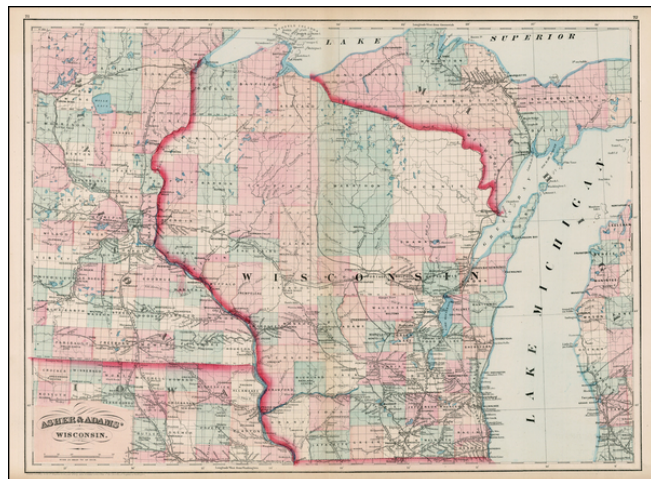

Barry Lawrence Ruderman Antique Maps Inc.

7407 La Jolla Boulevard
La Jolla, CA 92037

www.raremaps.com

(858) 551-8500
blr@raremaps.com

Asher & Adams' Wisconsin

Stock#: 12358
Map Maker: Asher & Adams
Date: 1872
Place: New York
Color: Hand Colored
Condition: VG
Size: 22 x 16 inches
Price: SOLD

Description:

Gorgeous large format railroad map of Wisconsin, hand colored by counties. Shows railroads, towns, rivers, lakes, mountains, township surveys, etc.

Asher & Adams Atlas was conceived as a Railroad Atlas, but is probably most notable for its relatively unique style and excellent large format treatment of the states west of the Mississippi.