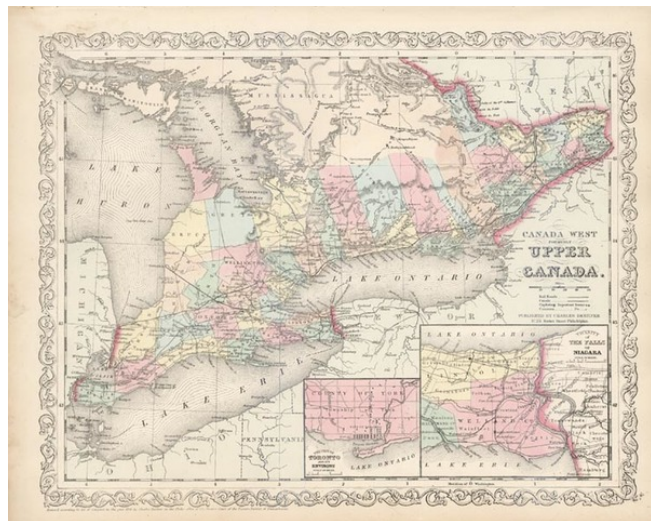

Barry Lawrence Ruderman Antique Maps Inc.

7407 La Jolla Boulevard
La Jolla, CA 92037

www.raremaps.com

(858) 551-8500
blr@raremaps.com

Canada West, Formerly Upper Canada

Stock#: 12332
Map Maker: Desilver
Date: 1856
Place: Philadelphia
Color: Hand Colored
Condition: VG+
Size: 16 x 13 inches
Price: SOLD

Description:

Nice map of the Great Lakes region with the various counties above Lake Erie and Lake Ontario. Large insets of Toronto and the area around Niagara Falls.

Detailed Condition: