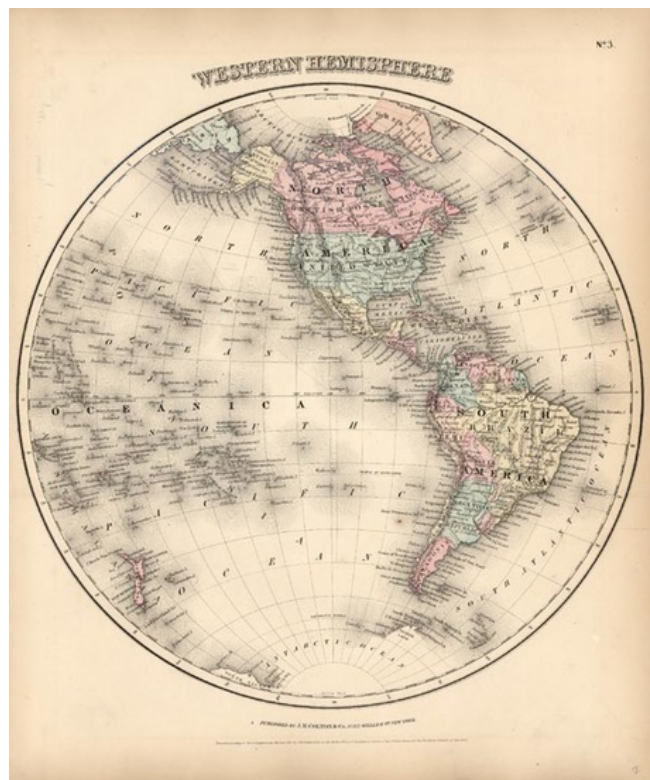

## Western Hemisphere

**Stock#:** 12326  
**Map Maker:** Colton  
**Date:** 1855  
**Place:** New York  
**Color:** Hand Colored  
**Condition:** VG+  
**Size:** 14 x 13 inches  
**Price:** SOLD

### Description:

Attractive map of the Western Hemisphere in vibrant color. Nice detail in the Antarctic, where the coastal outlines are beginning to take shape. From the scarce 1859 edition of Colton's atlas, which is the first to include the imprint of Johnson & Browning, one year before these two publishers created their own New Illustrated Family Atlas of the World. Fine attractive color and decorative border. Minor repaired tear, but a nice example.