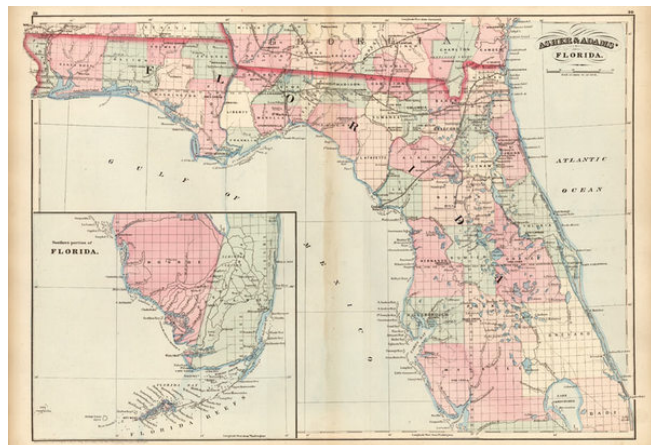

## Asher & Adams Florida

**Stock#:** 12306  
**Map Maker:** Asher & Adams  
**Date:** 1872  
**Place:** New York  
**Color:** Hand Colored  
**Condition:** VG  
**Size:** 23 x 16 inches  
**Price:** SOLD

### Description:

Detailed railroad map of Florida, colored by county, showing towns, railroads, rivers, post offices, swamps, etc. Large inset shows time of Florida and the "Florida Reefs."