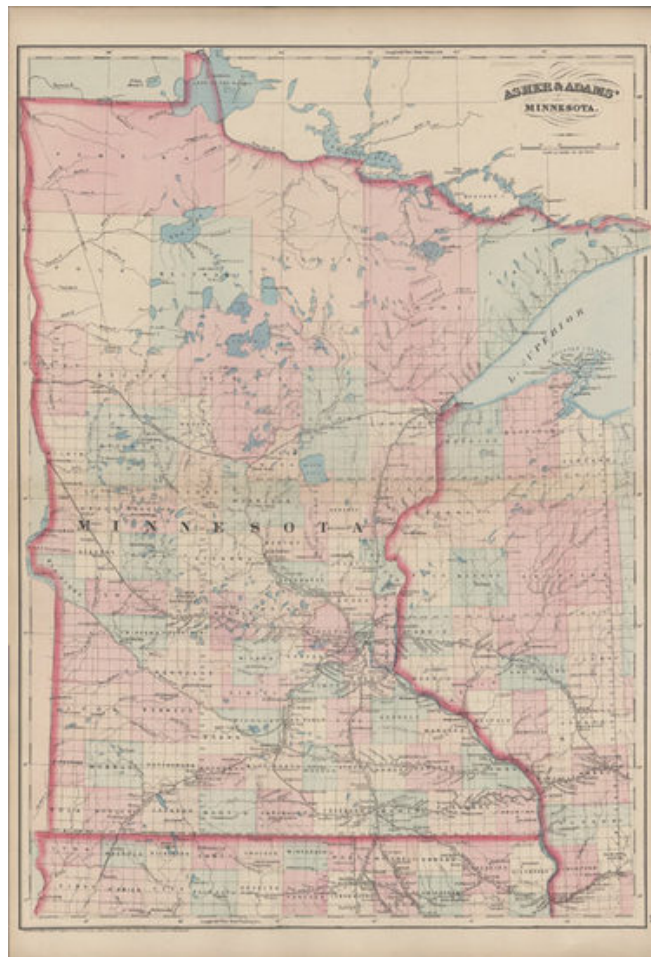

Barry Lawrence Ruderman Antique Maps Inc.

7407 La Jolla Boulevard
La Jolla, CA 92037

www.raremaps.com

(858) 551-8500
blr@raremaps.com

Asher & Adams' Minnesota

Stock#: 12302
Map Maker: Asher & Adams
Date: 1872
Place: New York
Color: Hand Colored
Condition: VG+
Size: 22 x 16 inches
Price: SOLD

Description:

Gorgeous large format railroad map of Minnesota, hand colored by counties. Shows railroads, towns, rivers, lakes, mountains, township surveys, forts, Indian Reservations, etc. Large unexplored region in NW Nebraska. Asher & Adams Atlas was conceived as a Railroad Atlas, but is probably most notably for its relatively unique style and excellent large format treatment of the states west of the Mississippi.