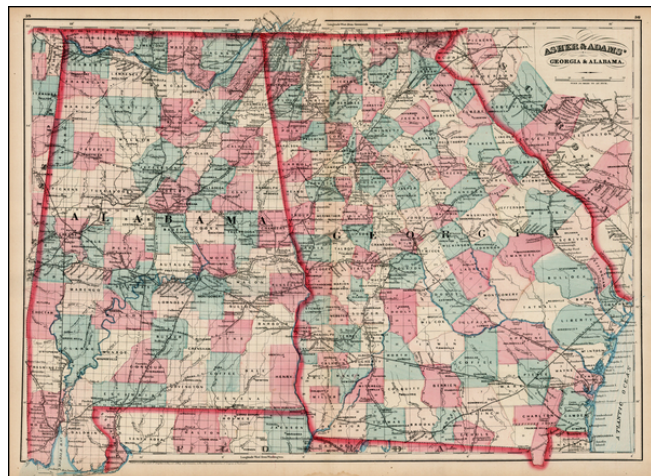

Barry Lawrence Ruderman Antique Maps Inc.

7407 La Jolla Boulevard
La Jolla, CA 92037

www.raremaps.com

(858) 551-8500
blr@raremaps.com

Asher & Adams' Georgia & Alabama

Stock#: 12281
Map Maker: Asher & Adams
Date: 1872
Place: New York
Color: Hand Colored
Condition: VG
Size: 22 x 16 inches
Price: SOLD

Description:

Detailed large format map of Georgia and Alabama, hand colored by counties. The primary focus of the map is the illustration of the railroad lines and stations in Georgia and Alabama. Also shows township surveys, towns, rivers, county seats, post offices, etc.