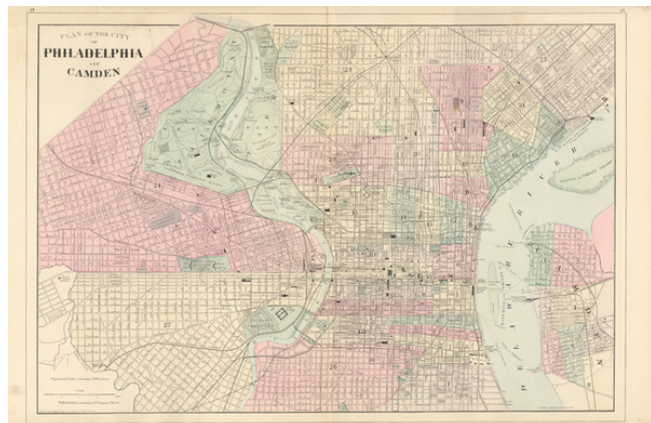

Barry Lawrence Ruderman Antique Maps Inc.

7407 La Jolla Boulevard
La Jolla, CA 92037

www.raremaps.com

(858) 551-8500
blr@raremaps.com

Plan of the City of Philadelphia and Camden

Stock#: 12260
Map Maker: Bradley & Bros.
Date: 1887
Place: Philadelphia
Color: Color
Condition: VG
Size: 20.5 x 14 inches
Price: SOLD

Description:

Detailed large format map of Philadelphia and Camden, colored by wards. Shows towns, roads, buildings, bridges, railways and stations, Ferrys, hospitals, colleges, parks, cemeteries, orphan asylum, reservoir, Centennial Exhibition Grounds, etc. Very detailed. A bit of chipping outside the neatline at lower centerfold, but a good example.