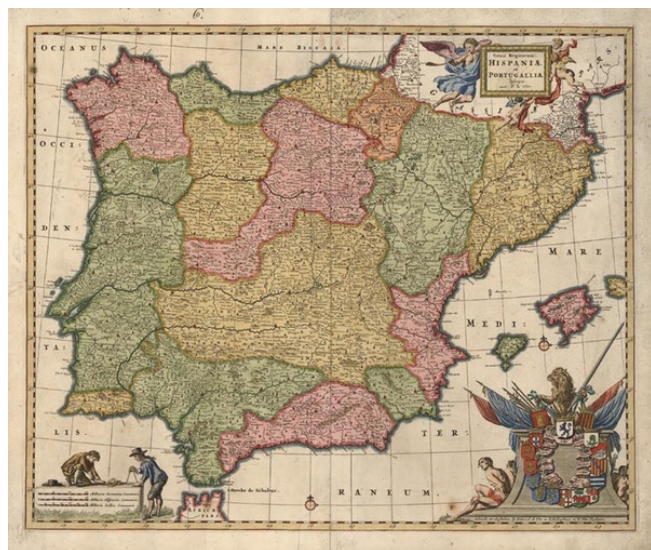

## Totius Regnorum Hispania et Portugallia descriptio . . .

**Stock#:** 12238  
**Map Maker:** De Wit  
**Date:** 1680  
**Place:** Amsterdam  
**Color:** Hand Colored  
**Condition:** VG  
**Size:** 23 x 19 inches  
**Price:** SOLD

### Description:

Decorative map of the Iberian Peninsula, in full original color. A bit of toning and soiling. Highly detailed, with a large decorative cartouche, with 16 coats of arms, and two other cartouches. Repaired fold split and a bit toned, else a very nice example.