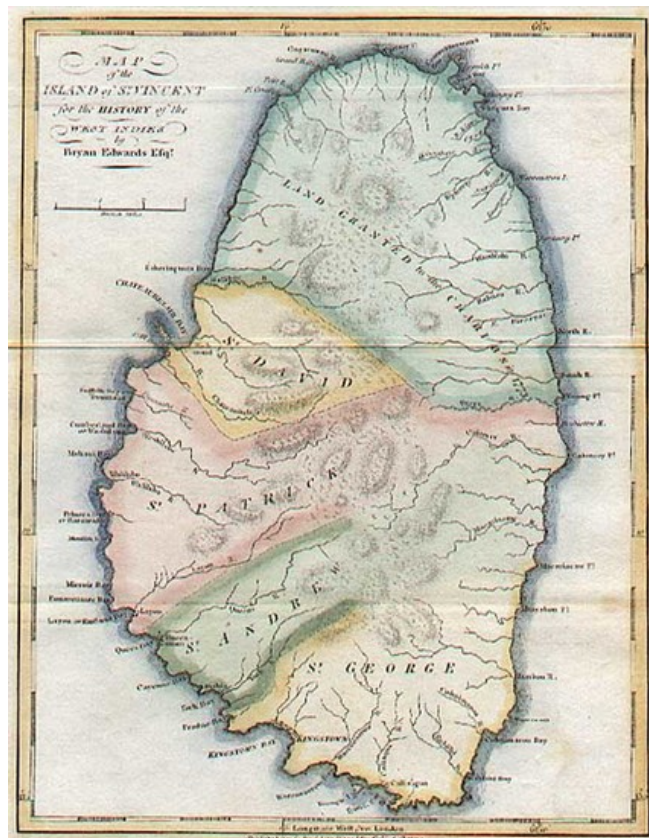

## Map of the Island of St. Vincent...

**Stock#:** 1219  
**Map Maker:** Edwards & Stockdale  
**Date:** 1794  
**Place:** London  
**Color:** Hand Colored  
**Condition:** VG+  
**Size:** 7.5 x 9 inches  
**Price:** SOLD

### Description:

Interesting map of a still sparsely populated St. Vincent, showing lands granted to Charibs in 1773, rivers, bays, points, etc. Swash title.