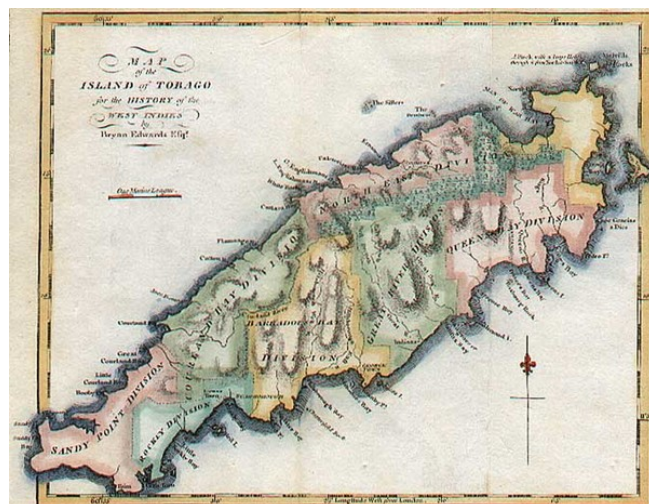

## Map of the Island of Tobago...

**Stock#:** 1215  
**Map Maker:** Edwards  
**Date:** 1799  
**Place:** London  
**Color:** Hand Colored  
**Condition:** VG+  
**Size:** 9 x 7 inches  
**Price:** SOLD

### Description:

Attractive and detailed separate map of the Island from Bryan Edwards famous history of the West Indies. Shows Divisions, mountains, forrest, towns, rivers, bays, etc. Decorative swash title.