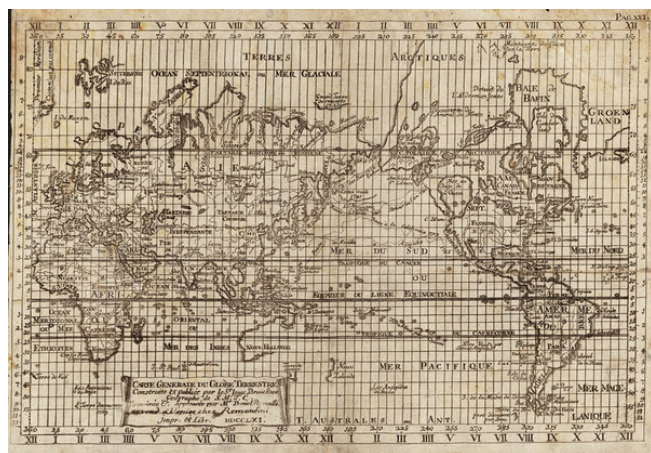

**Barry Lawrence Ruderman
Antique Maps Inc.**

7407 La Jolla Boulevard
La Jolla, CA 92037

www.raremaps.com

(858) 551-8500
blr@raremaps.com

**Carte Generale Du Globe Terrestre Contruite & publiee par le St. Isaac Brouckner . . .
Examinee & approvee par Mr. Daniel Bernoulli . . . MDCCLXI**

Stock#: 12072
Map Maker: Brouckner / Remondini
Date: 1756
Place: Venice
Color: Uncolored
Condition: VG
Size: 13 x 8 inches
Price: SOLD

Description:

Nice example of Remondini's reduction of the Brouckner's highly influential map of the World.

Includes a massive Bay of the West, partial New Zealand and Australian Coastlines, and Nice Detail in the Northern Pacific, including notes on the Russian voyages in the 1740s and the Acapulco Trade Route. Interesting naïve engraving style. Brouckner's map is very rare on the market.