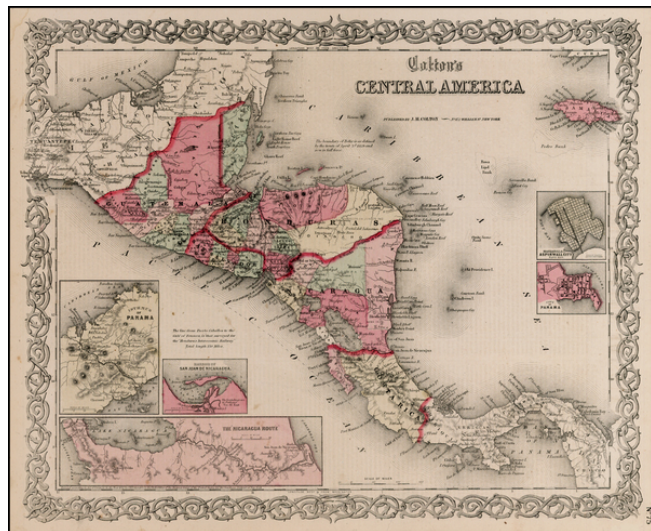

## Central America

**Stock#:** 1194  
**Map Maker:** Colton  
**Date:** 1855  
**Place:** New York  
**Color:** Hand Colored  
**Condition:** VG+  
**Size:** 15 x 13 inches  
**Price:** SOLD

### Description:

Detailed map of Central America, coloured by country and province. Insets of the Isthmus of Panama, Harbor of San Juan Nicaragua, the Nicaragua Route, Manzanilla Island and Aspinwall Ciety and the City of Panama. Interesting text annotations.