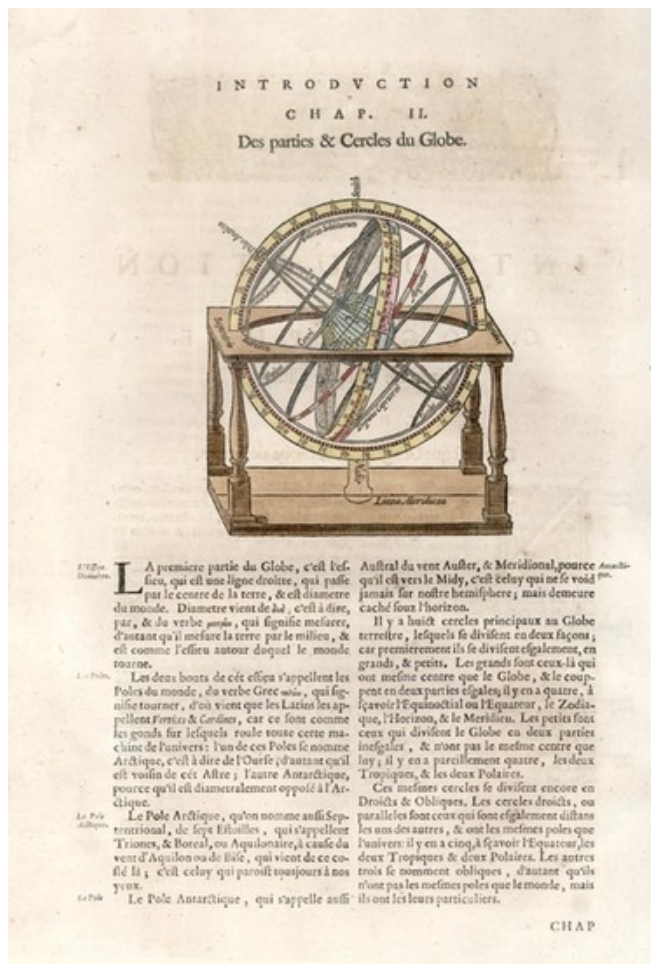

Barry Lawrence Ruderman Antique Maps Inc.

7407 La Jolla Boulevard
La Jolla, CA 92037

www.raremaps.com

(858) 551-8500
blr@raremaps.com

Des Parites & Cercles du Globe

Stock#: 11937
Map Maker: Hondius
Date: 1628
Place: Amsterdam
Color: Hand Colored
Condition: VG+
Size: 6 x 5 inches + text
Price: SOLD

Description:

Striking armillary sphere, showing the signs of the Zodiac, Horizons, Meridian, Tropics, Equator, etc. From an early French Edition of the Mercator-Hondius Atlas.

Detailed Condition: