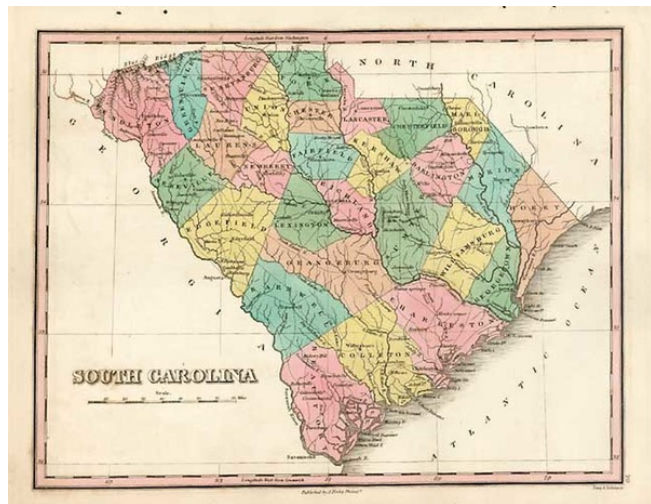

Barry Lawrence Ruderman Antique Maps Inc.

7407 La Jolla Boulevard
La Jolla, CA 92037

www.raremaps.com

(858) 551-8500
blr@raremaps.com

South Carolina

Stock#: 1191p
Map Maker: Finley
Date: 1824
Place: Philadelphia
Color: Hand Colored
Condition: VG+
Size: 11 x 9 inches
Price: SOLD

Description:

Striking map of the state from Finley's atlas, colored by counties and showing towns, roads, rivers, mountains and other geographical features. Early county configurations.

Detailed Condition: