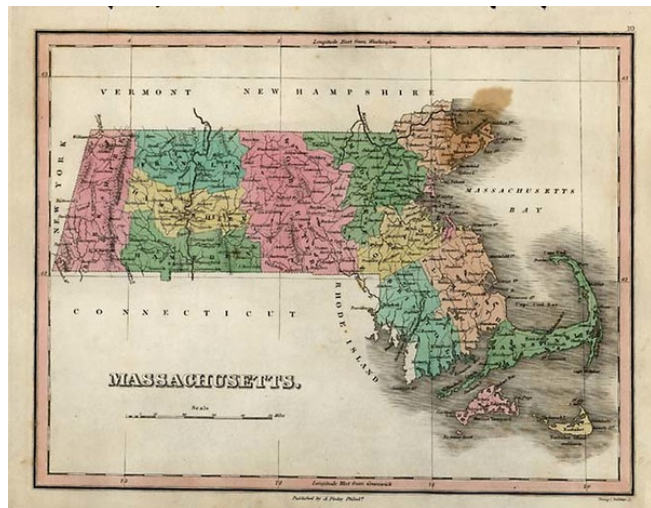

Barry Lawrence Ruderman Antique Maps Inc.

7407 La Jolla Boulevard
La Jolla, CA 92037

www.raremaps.com

(858) 551-8500
blr@raremaps.com

Massachusetts

Stock#: 1188p
Map Maker: Finley
Date: 1824
Place: Philadelphia
Color: Hand Colored
Condition: VG+
Size: 11 x 9 inches
Price: SOLD

Description:

Striking map of the state from Finley's atlas, colored by counties and showing towns, roads, rivers, mountains and other geographical features. Includes inset of Boston and excellent detail along the Cape. One minor stain off of the coastline, else a nice example.