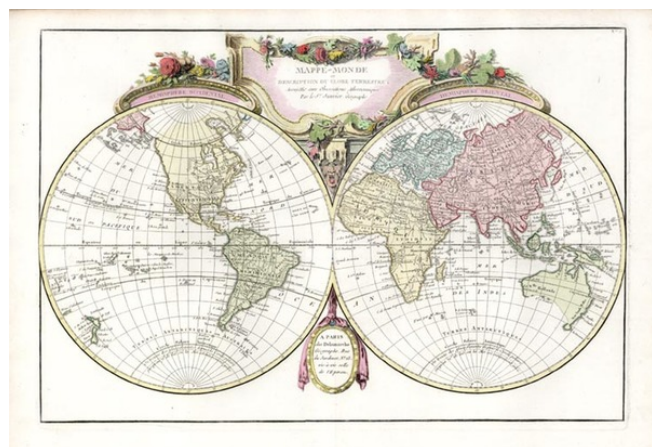

## Mappe Monde ou Description Du Globe Terrestre assujettie aux Observations Astronomiques...

**Stock#:** 11889  
**Map Maker:** Delamarche  
**Date:** 1780  
**Place:** Paris  
**Color:** Hand Colored  
**Condition:** VG+  
**Size:** 18 x 12 inches  
**Price:** SOLD

### Description:

Striking large format decorative double hemisphere map of the World. Interesting NW Coast of America, based upon the discoveries of Cook and the Russian Voyages in the mid-18th Century. The projection of Australia is notable for its lack of a southern coastline and attachment to New Guinea. New Zealand is also based on Cook's discoveries. No sign of the Antarctic Continent. Striking embellishments and rich hand coloring. A nice full color example, with wide clean margins.