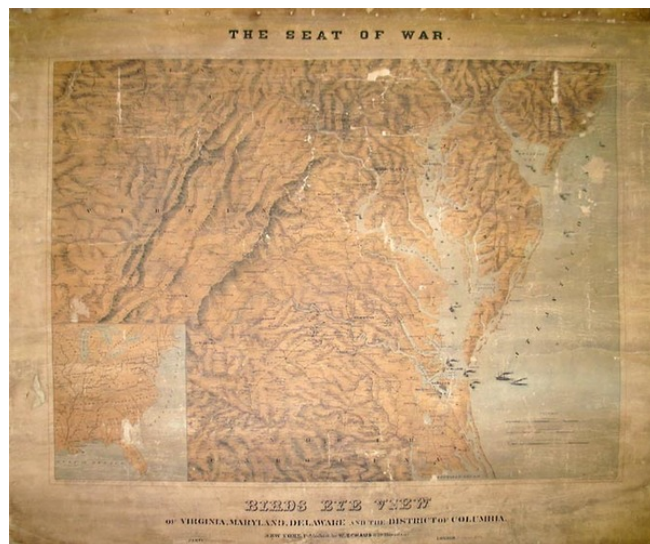

Stock#: 11887
Map Maker: Schedler / Sarony, Major & Knapp
Date: 1861
Place: New York
Color: Color
Condition: Good
Size: 30 x 22.5 inches
Price: SOLD

Description:

Good example of this rare birdseye view of the region bounded by the Delaware, Chesapeake and Albermarle Sound and extending east to the Ohio River, Summerville and Sutton's Court House. A stunning birdseye view printed by Sarony Major and Knapp and lithographed and engraved by J. Schedler. The forts, railroads, roads, towns, courthouses and other significant geographical features and are shown in a unique topographical/birdseye format. Numerous sailing vessels in the oceans. Only the second copy we have ever seen, and only one example of this map has appeared in a dealer catalogue in the past 20 years, (noting tears and restorations throught). This example was previously on rods, which were removed. It has some minor chips and a long tear in the Atlantic, but is still in good condition. Stephenson 17.35. This example is offered at less than 30% of the copy we sold in 2002.