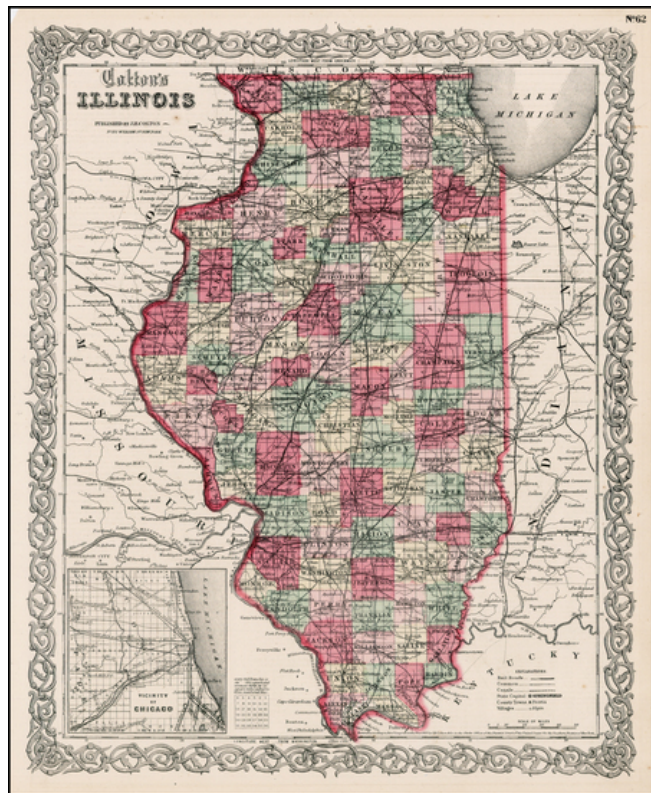

Barry Lawrence Ruderman Antique Maps Inc.

7407 La Jolla Boulevard
La Jolla, CA 92037

www.raremaps.com

(858) 551-8500
blr@raremaps.com

Illinois

Stock#: 1188
Map Maker: Colton
Date: 1855
Place: New York
Color: Hand Colored
Condition: VG+
Size: 15.5 x 13 inches
Price: SOLD

Description:

Detailed map colored by Counties with decorative border. Shows roads, railroads, towns, townships, rivers, lakes, stations and a host of other details. Inset of Chicago vicinity in lower left corner.