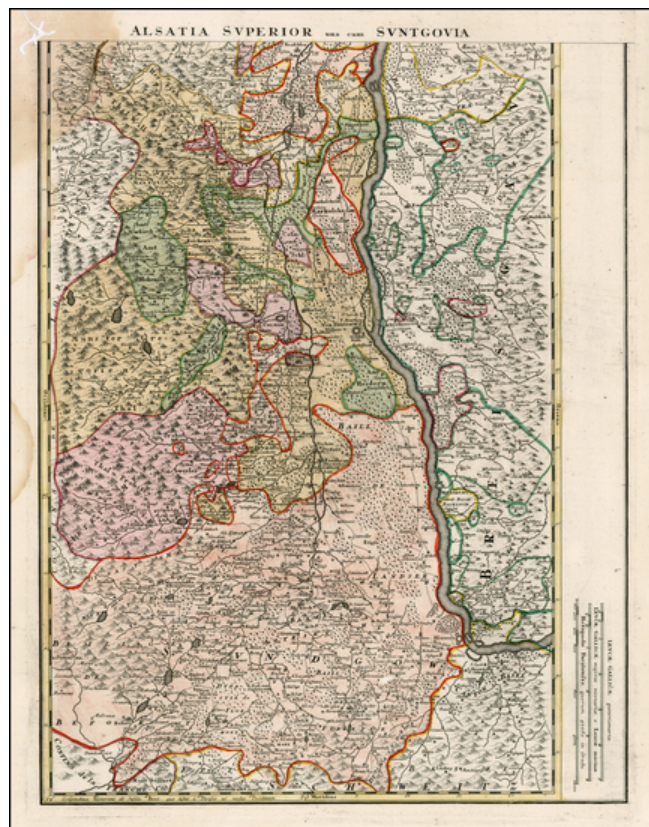

Barry Lawrence Ruderman Antique Maps Inc.

7407 La Jolla Boulevard
La Jolla, CA 92037

www.raremaps.com

(858) 551-8500
blr@raremaps.com

Alsatia Superior una cum Suntgovia

Stock#: 11786
Map Maker: Homann
Date: 1720
Place: Nuremberg
Color: Hand Colored
Condition: VG
Size: 22 x 17 inches
Price: SOLD

Description:

Detailed map of the Upper Rhine, extending from Canton Basel to Rinau.

Detailed Condition:

Minor staining in right margin, just affecting printed image at top left corner. Also some worming in the upper left corner.