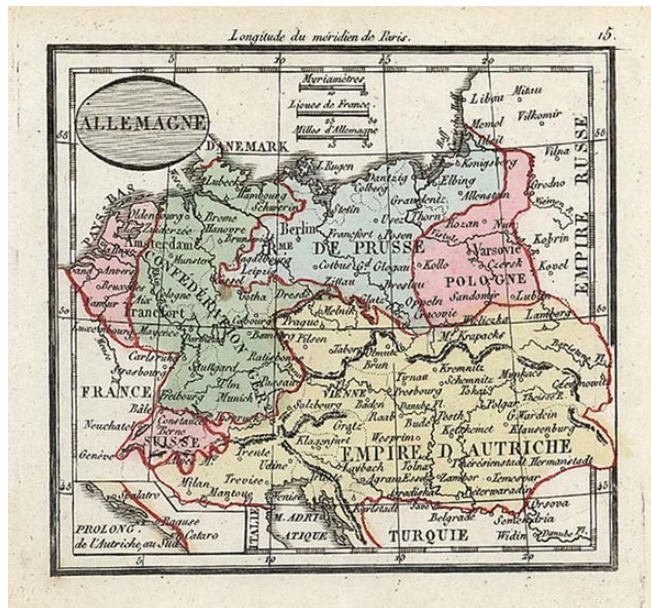

## Allemagne

**Stock#:** 11775  
**Map Maker:** Anonymous  
**Date:** 1815  
**Place:**  
**Color:** Hand Colored  
**Condition:**  
**Size:** 4 x 4 inches  
**Price:** SOLD

### Description:

Small interesting and detailed map of region showing major cities and ports.