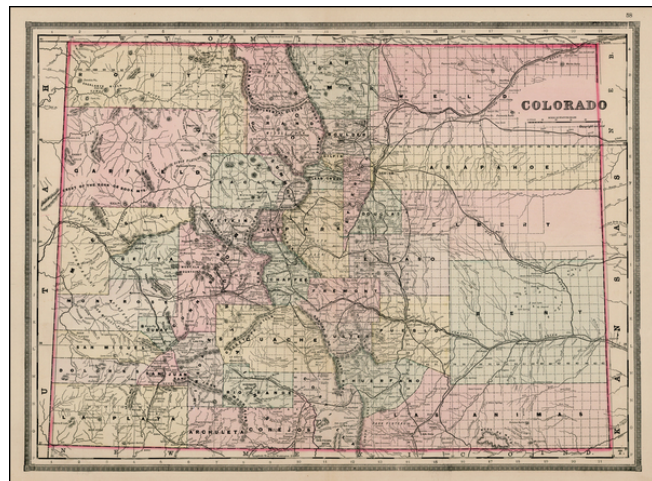

## Colorado

**Stock#:** 11732  
**Map Maker:** Bradley  
**Date:** 1885  
**Place:** Philadelphia  
**Color:** Color  
**Condition:** VG+  
**Size:** 22.5 x 16 inches  
**Price:** SOLD

### Description:

Interesting large format map of Colorado, colored by counties. Shows towns, townships, roads, railroads, mountains, rivers, stations, etc.