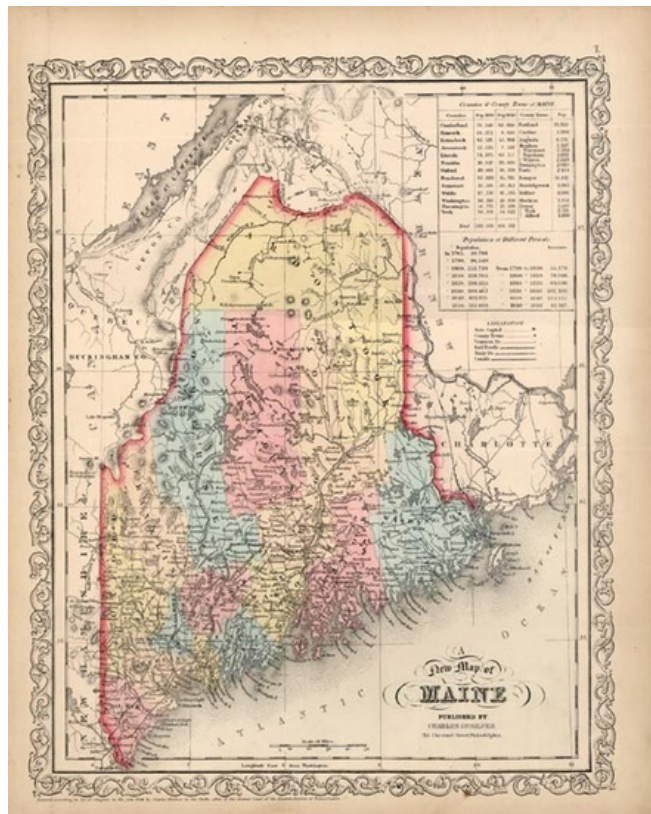

## A New Map Of Maine

**Stock#:** 11722  
**Map Maker:** Desilver  
**Date:** 1859  
**Place:** Philadelphia  
**Color:** Hand Colored  
**Condition:** VG+  
**Size:** 15.5 x 12.5 inches  
**Price:** SOLD

### Description:

Rare later edition of Desilver's map of Maine, hand colored by counties and showing towns, rivers, mountains, lakes, railroads, etc. Tables at the top include county/population index and index of state populations by decade. Striking example.