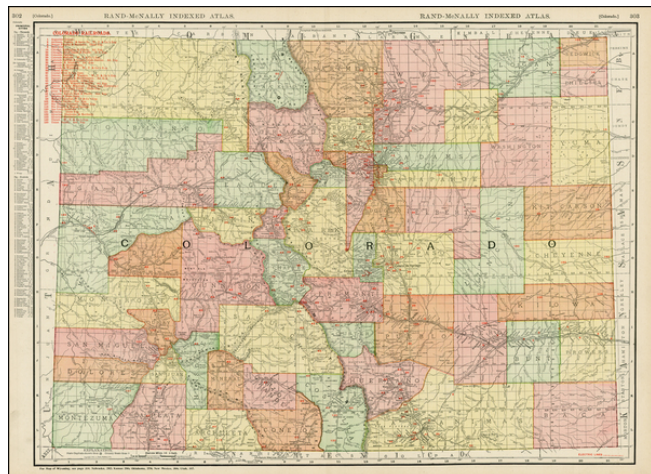

Barry Lawrence Ruderman Antique Maps Inc.

7407 La Jolla Boulevard
La Jolla, CA 92037

www.raremaps.com

(858) 551-8500
blr@raremaps.com

Colorado

Stock#: 11719
Map Maker: Rand McNally & Company
Date: 1898
Place: Chicago
Color: Hand Colored
Condition: Fine
Size: 26 x 19 inches
Price: SOLD

Description:

Large format detailed map showing towns, rivers, railroads, mountains, lakes, etc. Beautifully colored with many statistics. From Rand Mc Nally & Sons Commercial Atlas of America.

Detailed Condition: