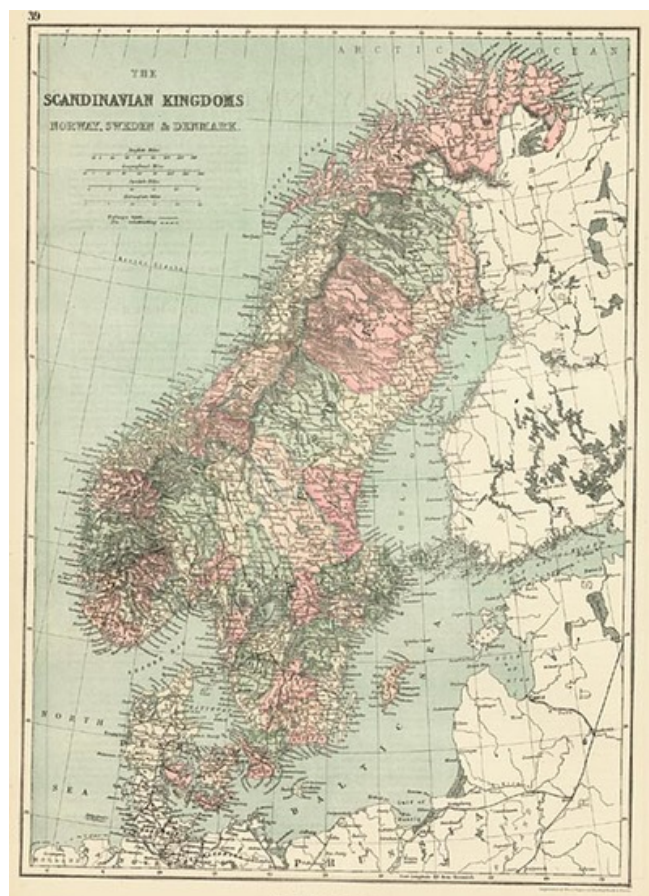

Barry Lawrence Ruderman Antique Maps Inc.

7407 La Jolla Boulevard
La Jolla, CA 92037

www.raremaps.com

(858) 551-8500
blr@raremaps.com

The Scandinavian Kingdoms Norway, Sweden & Danmark

Stock#: 1158
Map Maker: Williams
Date: 1873
Place: New York
Color: Hand Colored
Condition: VG
Size: 17 x 13 inches
Price: SOLD

Description:

Detailed map, colored by provinces, showing towns, roads, lakes, rivers, railway lines, etc.

Detailed Condition: