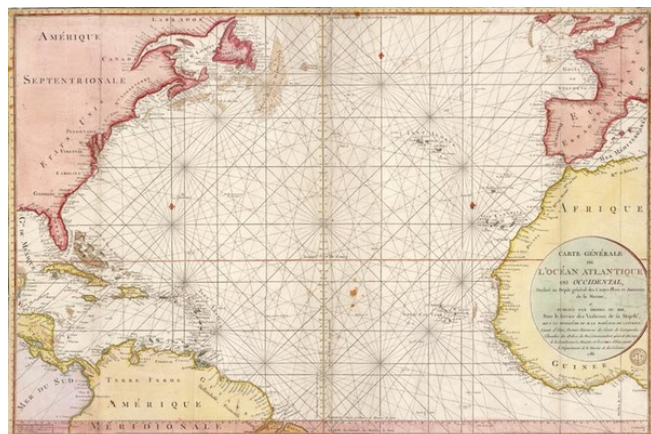

**Barry Lawrence Ruderman  
Antique Maps Inc.**

7407 La Jolla Boulevard  
La Jolla, CA 92037

www.raremaps.com

(858) 551-8500  
blr@raremaps.com

---

**Carte Generale De L'Ocean Atlantique ou Occidental, Dresse au Depot general des  
Cartes, Plans et Journaux de la marine . . . 1786**

**Stock#:** 11394  
**Map Maker:** Depot de la Marine  
**Date:** 1786  
**Place:** Paris  
**Color:** Uncolored  
**Condition:** VG  
**Size:** 35 x 24 inches  
**Price:** SOLD

**Description:**

Attractive full color example of this large format map of the northern part of the Atlantic Ocean. The center of the chart is crossed with rhumb lines on 17 centers, radiating across the Atlantic with Paris Meridian. Trimmed to the neatlines on 3 sides, with a tiny bit of loss in the lower left corner.