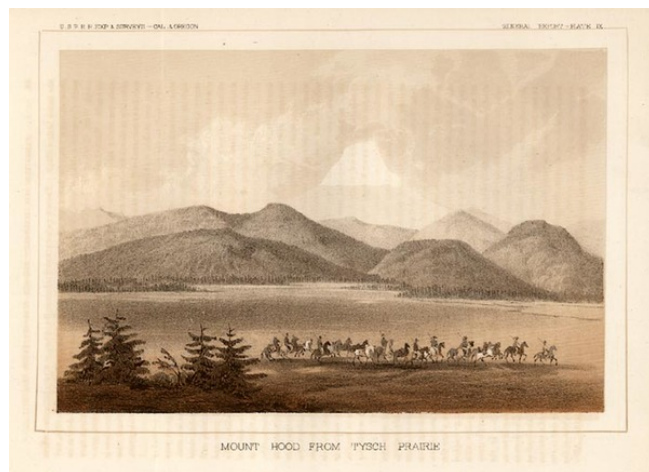

Barry Lawrence Ruderman Antique Maps Inc.

7407 La Jolla Boulevard
La Jolla, CA 92037

www.raremaps.com

(858) 551-8500
blr@raremaps.com

Mount Hood From Tysch Prairie

Stock#: 11390
Map Maker: U.S. Pacific RR Surveys
Date: 1855
Place: Washington
Color: Hand Colored
Condition: VG
Size: 9.5 x 7 inches
Price: SOLD

Description:

Interesting early view, from Volume 5 of the Pacific Railroad Surveys.

Detailed Condition: