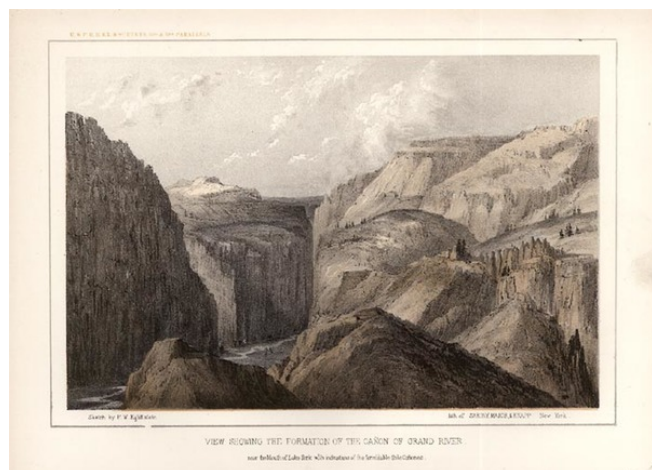

**Barry Lawrence Ruderman  
Antique Maps Inc.**

7407 La Jolla Boulevard  
La Jolla, CA 92037

www.raremaps.com

(858) 551-8500  
blr@raremaps.com

---

**View Showing The Formation Of The Canon Of Grand River near the Mouth of Lake  
Fork with indications of the formidable Side Canones**

**Stock#:** 11388  
**Map Maker:** U.S. Pacific RR Survey  
**Date:** 1855  
**Place:** Washington  
**Color:** Color  
**Condition:** VG  
**Size:** 9 x 7 inches  
**Price:** SOLD

**Description:**

Early view of a canyon on the Gunnison River, based upon a sketch by F.W. Egloffstein.