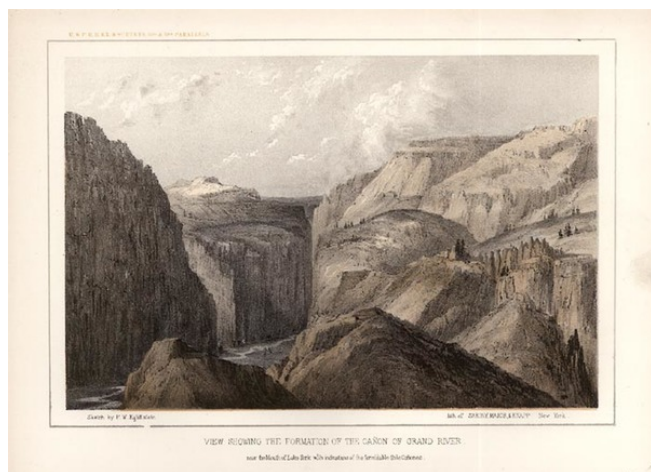

**Barry Lawrence Ruderman  
Antique Maps Inc.**

7407 La Jolla Boulevard  
La Jolla, CA 92037

[www.raremaps.com](http://www.raremaps.com)

(858) 551-8500  
[blr@raremaps.com](mailto:blr@raremaps.com)

---

**View Showing The Formation Of The Canon Of Grand River near the Mouth of Lake  
Fork with indications of the formidable Side Canones**

**Stock#:** 11388  
**Map Maker:** U.S. Pacific RR Survey  
**Date:** 1855  
**Place:** Washington  
**Color:** Color  
**Condition:** VG  
**Size:** 9 x 7 inches  
**Price:** SOLD

**Description:**

Early view of a canyon on the Gunnison River, based upon a sketch by F.W. Egloffstein.