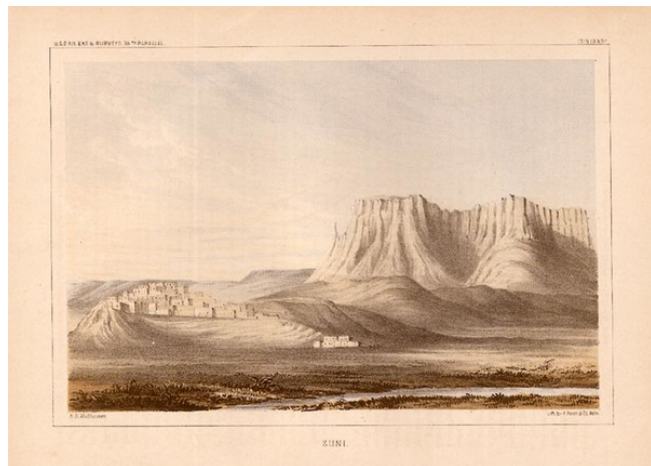

## Mission of San Diego

**Stock#:** 11386  
**Map Maker:** U.S. Pacific RR Survey  
**Date:** 1855  
**Place:** Washington  
**Color:** Hand Colored  
**Condition:** VG  
**Size:** 9.5 x 6.5 inches  
**Price:** SOLD

### Description:

The earliest view obtainable view of the Mission and second earliest obtainable view of San Diego. Most Practicable and Economical Route For A Railroad From The Mississippi River To the Pacific Ocean, which was conducted by the Secretary of War.