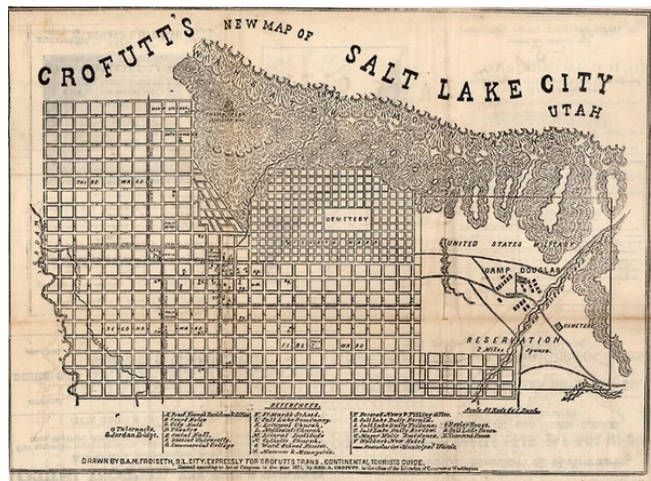

Barry Lawrence Ruderman Antique Maps Inc.

7407 La Jolla Boulevard
La Jolla, CA 92037

www.raremaps.com

(858) 551-8500
blr@raremaps.com

Crofutt's New Map of Salt Lake City Utah

Stock#: 11376
Map Maker: Froiseth / Crofutt
Date: 1871
Place: Omaha/Denver
Color: Uncolored
Condition: VG
Size: 13 x 9 inches
Price: SOLD

Description:

Detailed plan of Salt Lake, based upon BAM Froiseth's rare plan. Shows streets, wards, Camp Douglas, The Wasatch Range and about 25 early buildings.

Detailed Condition: